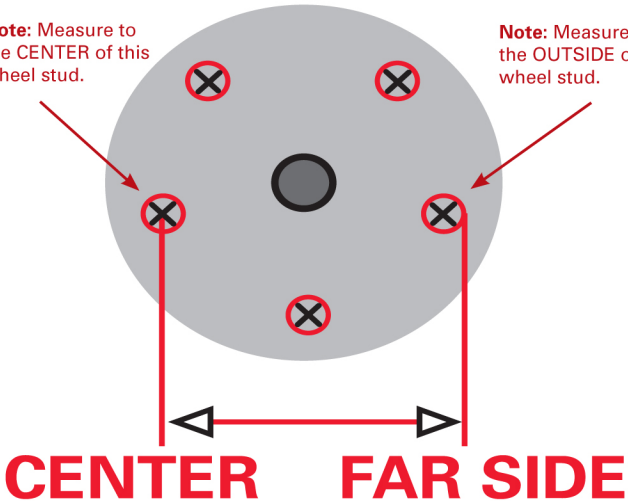

Five Lug Wheel

Note: Measure to the CENTER of this wheel stud.

Note: Measure to the OUTSIDE of this wheel stud.

Bolt Pattern Application Chart

5 x 4.5Mustang, Torino, mid-size and compact Mopar

5 x 4.75Camaro, Monte Carlo, Firebird Malibu, and Chevelle

5 x 5Full size Impala, LTD, Most Aftermarket