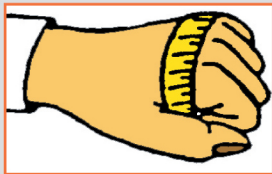

Glove Sizing Chart

Measure around the largest part of your hand, over your knuckles while making a fist, excluding thumb.

Glove Size

Measurement

Small	7" - 8 1/2"
Medium	8" - 9 1/2"
Large	9 - 10 1/2"
X-Large	10" - 11 1/2"