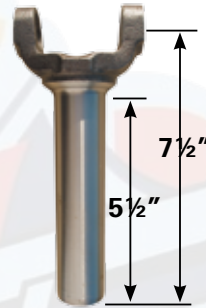

Part# FTSFS001

Part# FTSFS002

Part# FTSFS003

These slip yokes measure 3 1/4" wide.

Part# PRP369

1 1/16" x 3 1/4" BY  
1 1/16" x 3 1/4"

Part# FTSFS004

Part# FTSFS005

Part# FTSFS006

\*Designed for extra clearance

**Standard Short/Narrow**

Part# FTSFS007

This 9" Ford rear yoke is made from forged steel and will fit any 9" Ford.

**Lightweight Short/Narrow**

Part# FTSFS007LW

This lightweight 9" Ford rear yoke saves 1lb. of rotating weight and will fit any 9" Ford.

Part# PRP372

1 1/16" x 3 1/4" BY  
1 1/8" x 3 5/8"

**Standard Long/Wide**

Part# FTSFS008

This 9" Ford rear yoke is made from forged steel and will fit any 9" Ford.

**Lightweight Long/Wide**

Part# FTSFS008LW

This lightweight 9" Ford rear yoke saves 2lbs. of rotating weight and will fit any 9" Ford.

**Standard Short/Wide**

Part# FTSFS009

This 9" Ford rear yoke is made from forged steel and will fit any 9" Ford.