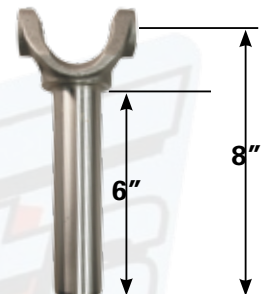

Part# FTSFS001

Part# FTSFS002

Part# FTSFS003

These slip yokes measure 3 1/4" wide.

Part# PRP369

1 1/16" x 3 1/4" BY  
1 1/16" x 3 1/4"

Part# FTSFS004

Part# FTSFS005

Part# FTSFS006

\*Designed for extra clearance

**Standard Short/Narrow**

Part# FTSFS007

This 9" Ford rear yoke is made from forged steel and will fit any 9" Ford.

**Lightweight Short/Narrow**

Part# FTSFS007LW

This lightweight 9" Ford rear yoke saves 1lb. of rotating weight and will fit any 9" Ford.

Part# PRP372

1 1/16" x 3 1/4" BY  
1 1/8" x 3 5/8"

**Standard Long/Wide**

Part# FTSFS008

This 9" Ford rear yoke is made from forged steel and will fit any 9" Ford.

**Lightweight Long/Wide**

Part# FTSFS008LW

This lightweight 9" Ford rear yoke saves 2lbs. of rotating weight and will fit any 9" Ford.

**Standard Short/Wide**

Part# FTSFS009

This 9" Ford rear yoke is made from forged steel and will fit any 9" Ford.