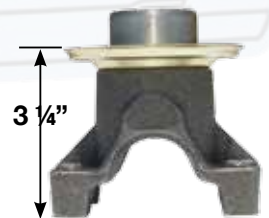

Part# FTSFS006

\*Designed for extra clearance

**Standard Short/Narrow**

Part# FTSFS007

This 9" Ford rear yoke is made from forged steel and will fit any 9" Ford.

**Lightweight Short/Narrow**

Part# FTSFS007LW

This lightweight 9" Ford rear yoke saves 1lb. of rotating weight and will fit any 9" Ford.

Part# PRP372

1 1/16" x 3 1/4" BY  
1 1/8" x 3 5/8"

**Standard Long/Wide**

Part# FTSFS008

This 9" Ford rear yoke is made from forged steel and will fit any 9" Ford.

**Lightweight Long/Wide**

Part# FTSFS008LW

This lightweight 9" Ford rear yoke saves 2lbs. of rotating weight and will fit any 9" Ford.

**Standard Short/Wide**

Part# FTSFS009

This 9" Ford rear yoke is made from forged steel and will fit any 9" Ford.