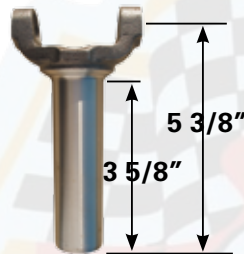

Part# FTSFS001

Part# FTSFS002

Part# FTSFS003

These slip yokes measure 3 1/4" wide.

Part# PRP369

1 1/16" x 3 1/4" BY  
1 1/16" x 3 1/4"

Part# FTSFS004

Part# FTSFS005

Part# FTSFS006

\*Designed for extra clearance

**Standard Short/Narrow**

Part# FTSFS007

This 9" Ford rear yoke is made from forged steel and will fit any 9" Ford.

**Lightweight Short/Narrow**

Part# FTSFS007LW

This lightweight 9" Ford rear yoke saves 1lb. of rotating weight and will fit any 9" Ford.

Part# PRP372

1 1/16" x 3 1/4" BY  
1 1/8" x 3 5/8"

**Standard Long/Wide**

Part# FTSFS008

This 9" Ford rear yoke is made from forged steel and will fit any 9" Ford.

**Lightweight Long/Wide**

Part# FTSFS008LW

This lightweight 9" Ford rear yoke saves 2lbs. of rotating weight and will fit any 9" Ford.

**Standard Short/Wide**

Part# FTSFS009

This 9" Ford rear yoke is made from forged steel and will fit any 9" Ford.