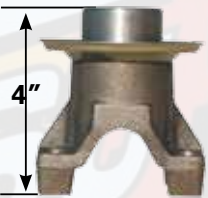

Part# FTSFS001

Part# FTSFS002

Part# FTSFS003

These slip yokes measure 3 1/4" wide.

Part# PRP369

1 1/16" x 3 1/4" BY  
1 1/16" x 3 1/4"

Part# FTSFS004

Part# FTSFS005

Part# FTSFS006

\*Designed for extra clearance

**Standard Short/Narrow**

Part# FTSFS007

This 9" Ford rear yoke is made from forged steel and will fit any 9" Ford.

**Lightweight Short/Narrow**

Part# FTSFS007LW

This lightweight 9" Ford rear yoke saves 1lb. of rotating weight and will fit any 9" Ford.

Part# PRP372

1 1/16" x 3 1/4" BY  
1 1/8" x 3 5/8"

**Standard Long/Wide**

Part# FTSFS008

This 9" Ford rear yoke is made from forged steel and will fit any 9" Ford.

**Lightweight Long/Wide**

Part# FTSFS008LW

This lightweight 9" Ford rear yoke saves 2lbs. of rotating weight and will fit any 9" Ford.

**Standard Short/Wide**

Part# FTSFS009

This 9" Ford rear yoke is made from forged steel and will fit any 9" Ford.