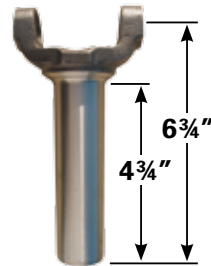

Part# FTSFS001

Part# FTSFS002

Part# FTSFS003

These slip yokes measure 3 1/4" wide.

Part# PRP369

1 1/16" x 3 1/4" BY  
1 1/16" x 3 1/4"

Part# FTSFS004

Part# FTSFS005

Part# FTSFS006

\*Designed for extra clearance

**Standard Short/Narrow**

Part# FTSFS007

This 9" Ford rear yoke is made from forged steel and will fit any 9" Ford.

**Lightweight Short/Narrow**

Part# FTSFS007LW

This lightweight 9" Ford rear yoke saves 1lb. of rotating weight and will fit any 9" Ford.

Part# PRP372

1 1/16" x 3 1/4" BY  
1 1/8" x 3 5/8"

**Standard Long/Wide**

Part# FTSFS008

This 9" Ford rear yoke is made from forged steel and will fit any 9" Ford.

**Lightweight Long/Wide**

Part# FTSFS008LW

This lightweight 9" Ford rear yoke saves 2lbs. of rotating weight and will fit any 9" Ford.

**Standard Short/Wide**

Part# FTSFS009

This 9" Ford rear yoke is made from forged steel and will fit any 9" Ford.