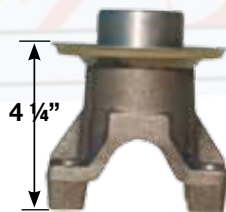

Part# FTSFS001

Part# FTSFS002

Part# FTSFS003

These slip yokes measure 3 1/4" wide.

Part# PRP369

1 1/16" x 3 1/4" BY  
1 1/16" x 3 1/4"

Part# FTSFS004

Part# FTSFS005

Part# FTSFS006

\*Designed for extra clearance

**Standard Short/Narrow**

Part# FTSFS007

This 9" Ford rear yoke is made from forged steel and will fit any 9" Ford.

**Lightweight Short/Narrow**

Part# FTSFS007LW

This lightweight 9" Ford rear yoke saves 1lb. of rotating weight and will fit any 9" Ford.

Part# PRP372

1 1/16" x 3 1/4" BY  
1 1/8" x 3 5/8"

**Standard Long/Wide**

Part# FTSFS008

This 9" Ford rear yoke is made from forged steel and will fit any 9" Ford.

**Lightweight Long/Wide**

Part# FTSFS008LW

This lightweight 9" Ford rear yoke saves 2lbs. of rotating weight and will fit any 9" Ford.

**Standard Short/Wide**

Part# FTSFS009

This 9" Ford rear yoke is made from forged steel and will fit any 9" Ford.