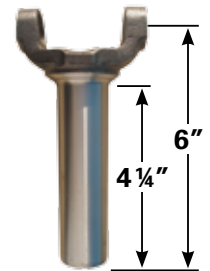

Part# FTSFS001

Part# FTSFS002

Part# FTSFS003

These slip yokes measure 3 1/4" wide.

Part# PRP369

1 1/16" x 3 1/4" BY  
1 1/16" x 3 1/4"

Part# FTSFS004

Part# FTSFS005

Part# FTSFS006

\*Designed for extra clearance

**Standard Short/Narrow**

Part# FTSFS007

This 9" Ford rear yoke is made from forged steel and will fit any 9" Ford.

**Lightweight Short/Narrow**

Part# FTSFS007LW

This lightweight 9" Ford rear yoke saves 1lb. of rotating weight and will fit any 9" Ford.

Part# PRP372

1 1/16" x 3 1/4" BY  
1 1/8" x 3 5/8"

**Standard Long/Wide**

Part# FTSFS008

This 9" Ford rear yoke is made from forged steel and will fit any 9" Ford.

**Lightweight Long/Wide**

Part# FTSFS008LW

This lightweight 9" Ford rear yoke saves 2lbs. of rotating weight and will fit any 9" Ford.

**Standard Short/Wide**

Part# FTSFS009

This 9" Ford rear yoke is made from forged steel and will fit any 9" Ford.